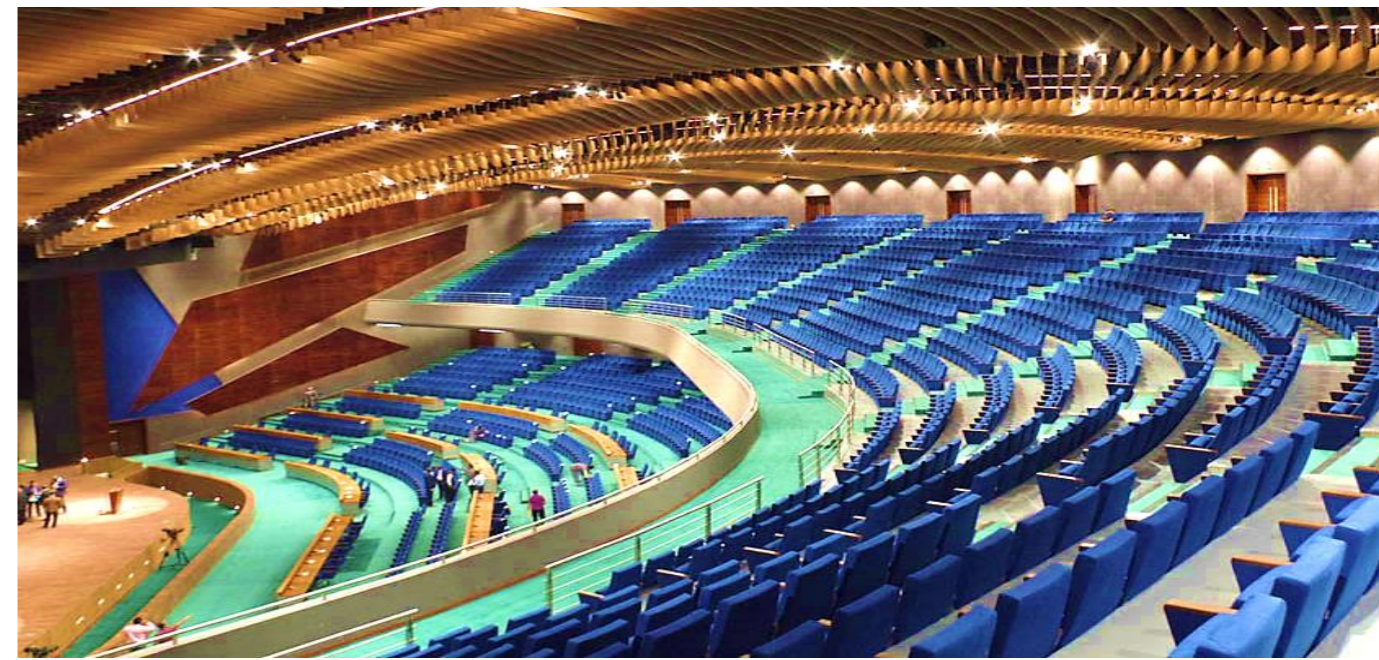

METRO | M SERIES

METRO is designed to be comfortable and maintenance free throughout its lifetime, this seat provides levels of comfort far beyond its size.