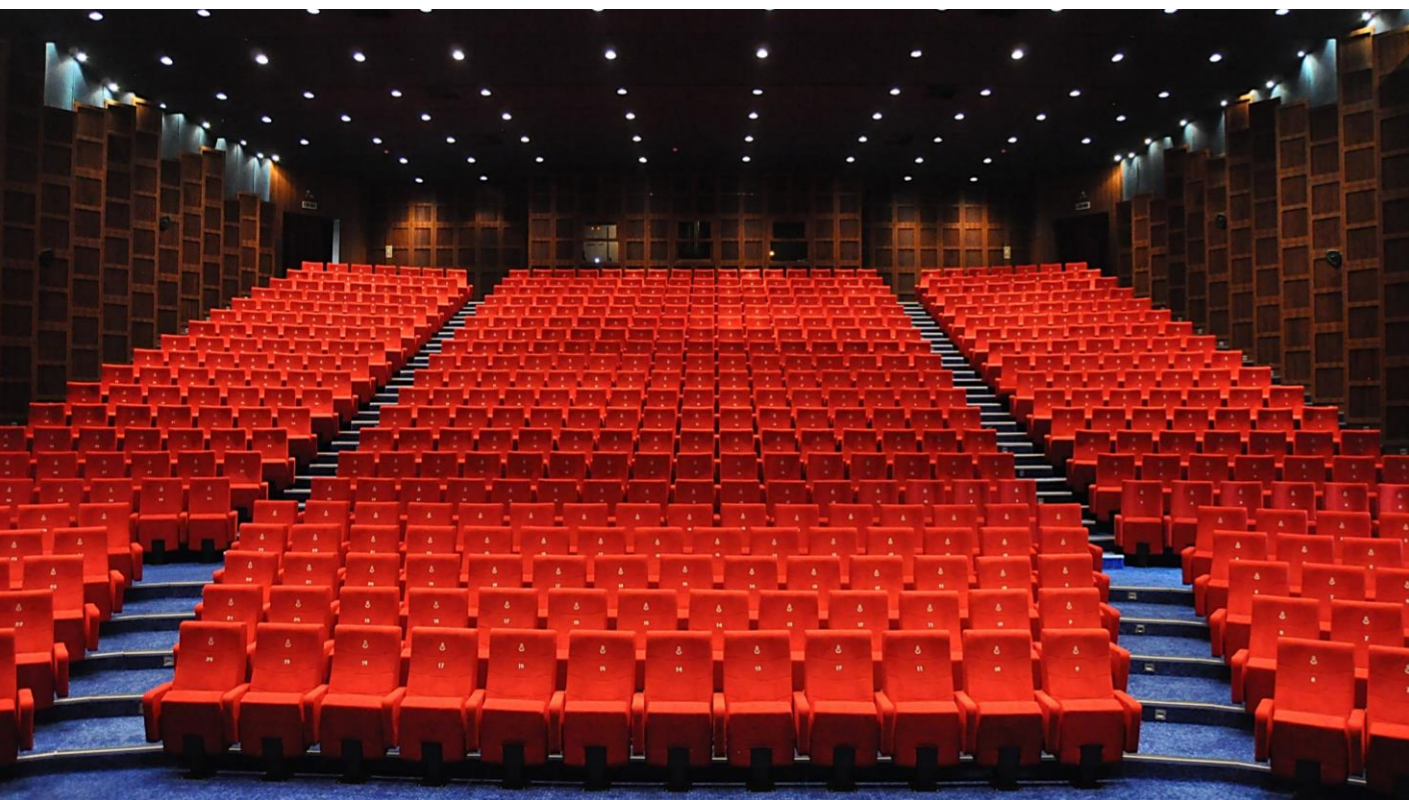

"SADABAT" Performing Arts Center - Istanbul-Turkey
Model: ASTRA; Number of Seats: 600 units; Year of development : 2016