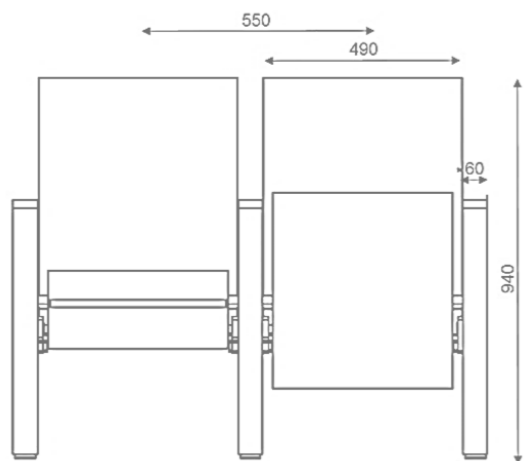

RETRO SERIES

RETRO is the theater and auditorium seat of choice where comfort and durability are the primary concerns. Highly customizable, it is suitable for straight and radial layouts.