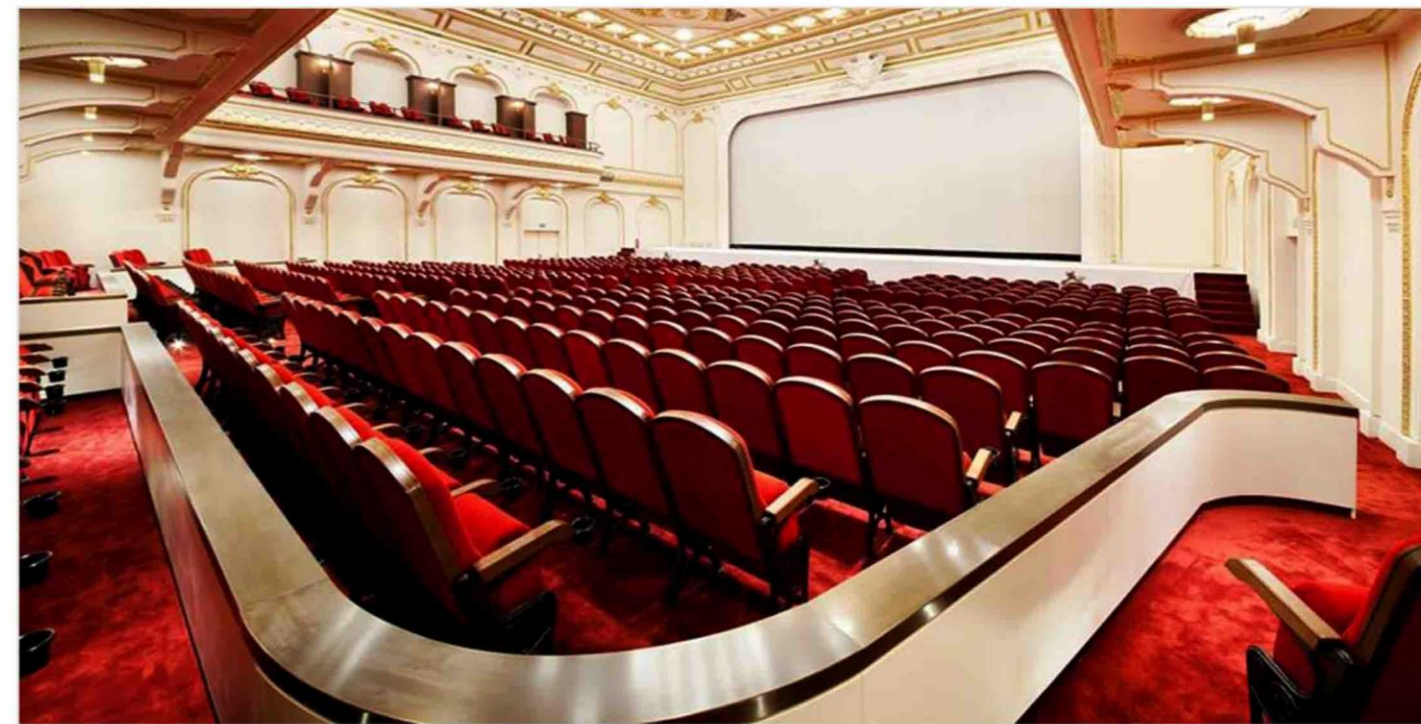

# Auditorium & Theater

Seating Collection

**SEGASiT** ©

The leading Turkish brand of quality Auditorium, Theatre and Cinema Seating

# PERA SERIES

*PERA theater seat not only have an eye-catching classic elegance looking, but also have an ergonomic design that perfectly fits the position of the spectators.*