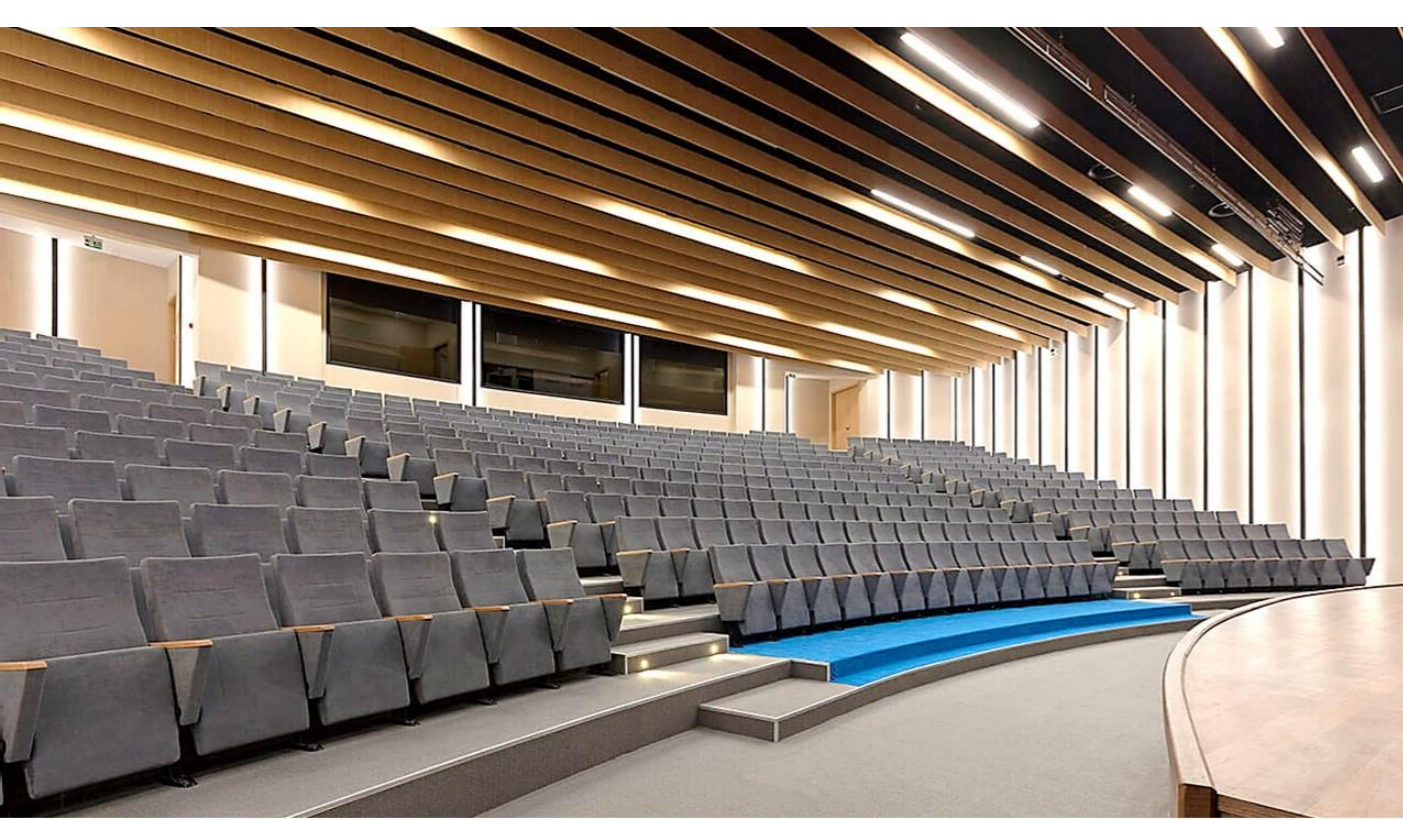

AFAD Head Office Auditorium Hall, Ankara TURKEY
Model of Seat: MIRA; Number of Seat: 498 units; Year of development: 2015