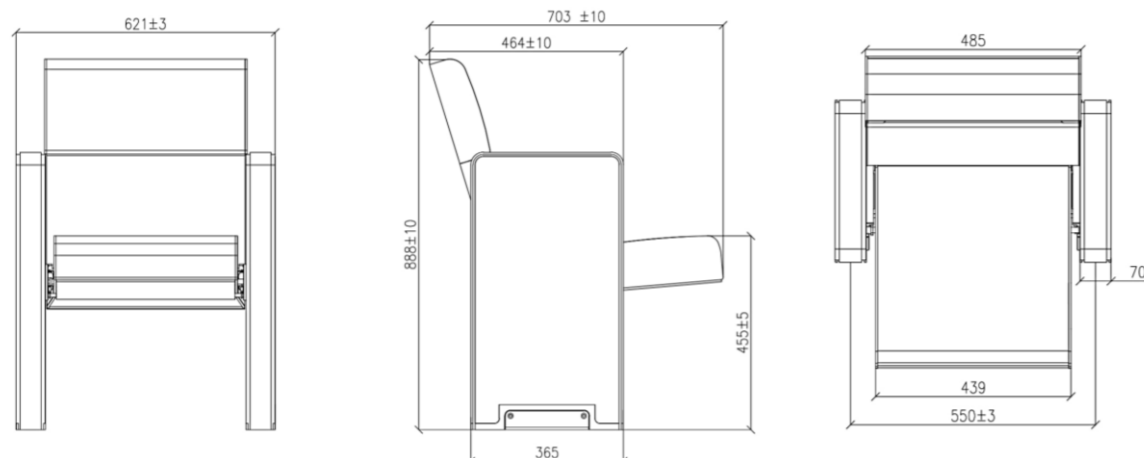

TRUVA SERIES

TRUVA series auditorium seats are the most top seller, representing a bold and modern figure. Its dimensions guarantee comfort and livability. The series offers a luxurious look, maximum comfort, and function.