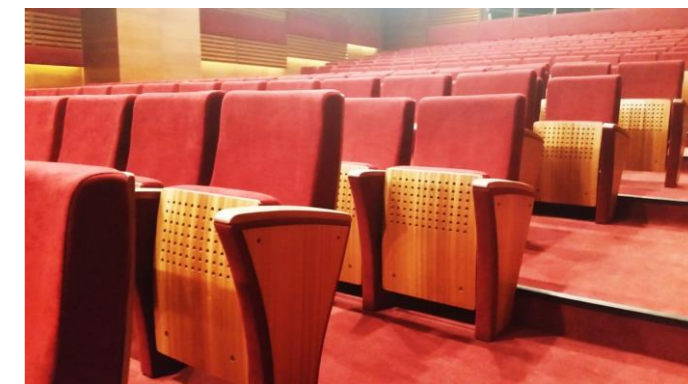

DESTO is characterized by its comfort and flexibility of installation, associated with a design that adapts easily to a wide range of applications.

The series is in line with the needs of the investor and the audience; It is enriched with lateral legs, fabric or leather upholstery, backrest and seat unit wooden cover.

The combination of design and comfort makes the series the ideal choice to equip Auditorium and Theater Halls, Conference and Convention Centers, Performing Arts Centers, Corporate and Public Building Halls, Education and School Halls.