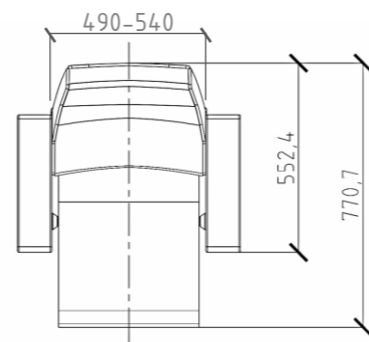

METRO | M SERIES

METRO is designed to be comfortable and maintenance free throughout its lifetime, this seat provides levels of comfort far beyond its size.