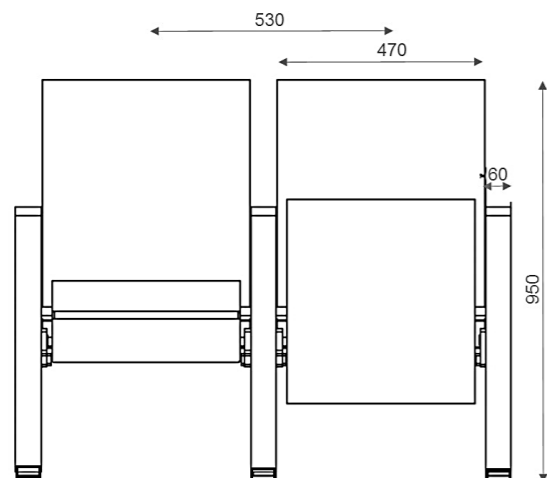

DESTO SERIES

DESTO is characterized by its comfort and flexibility of installation, associated with a design that adapts easily to a wide range of applications