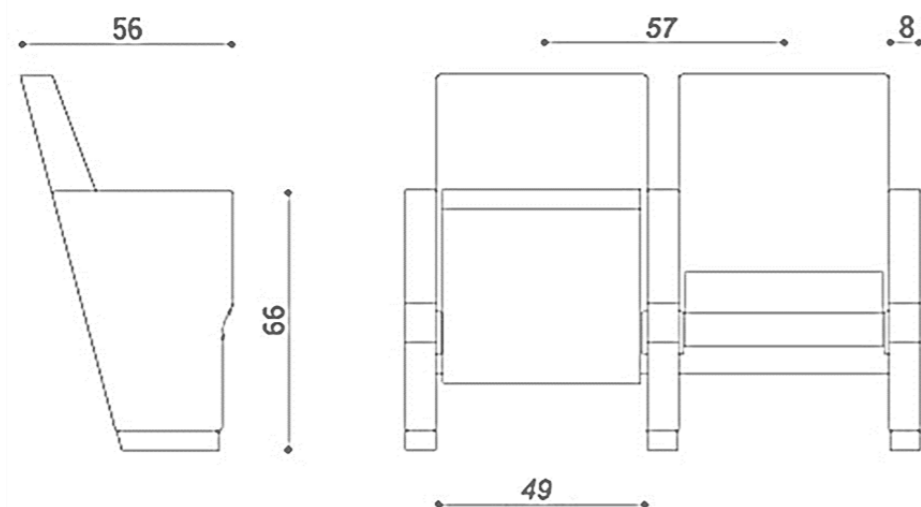

FLASH series

FLASH series auditorium seats represent a bold and modern figure. Its dimensions guarantee comfort and livability. The series offers a luxurious look, maximum comfort and function.