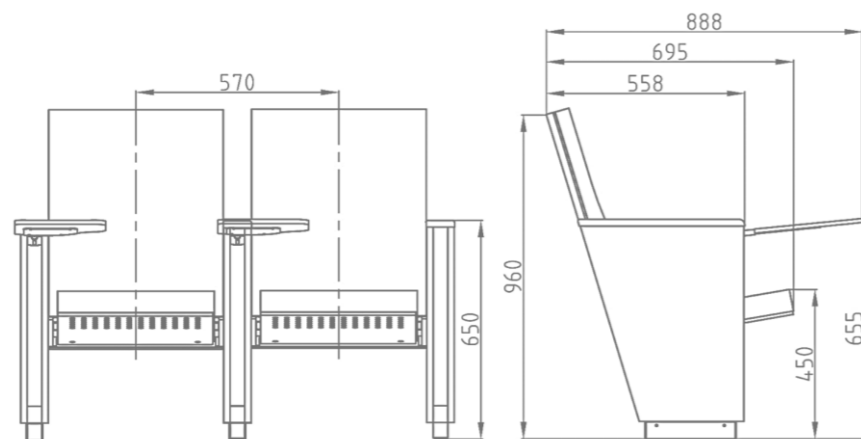

CELO-WT SERIES

CELO-WT series are equipped with an anti-panic writing tablet with its mechanism provided strong durability.