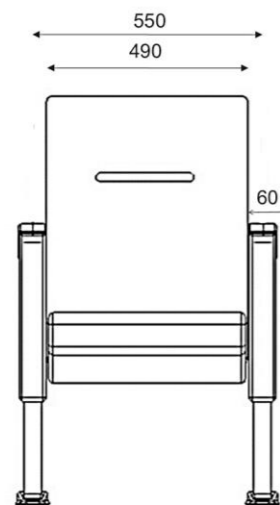

AQUA | M SERIES

AQUA is designed to be comfortable and maintenance free throughout its lifetime, this seat provides levels of comfort far beyond its size.