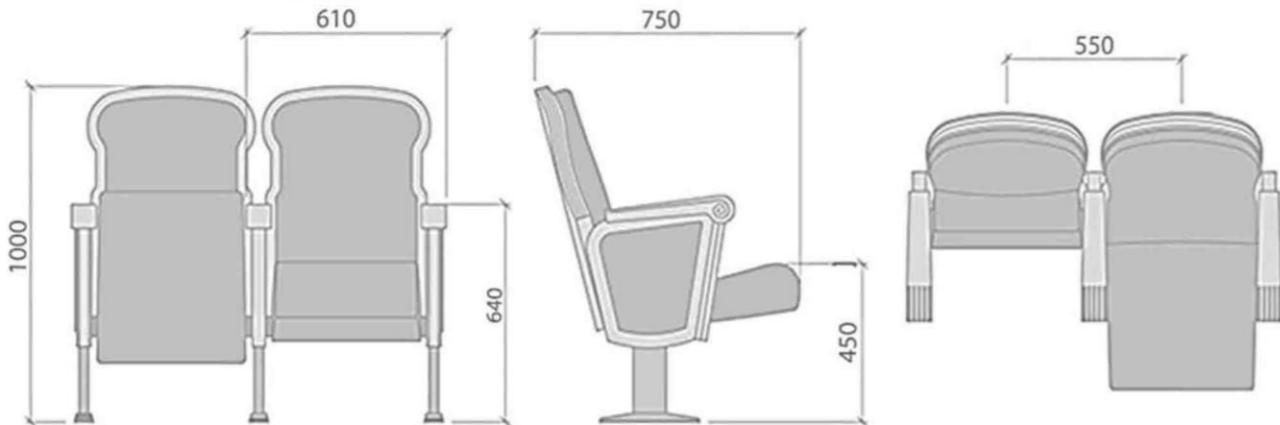

- (MW) The armrests are steel profile, finished with solid wooden frame armrest units.
- (BSF) Both backrest and seat padding are fully upholstered with padded cover.