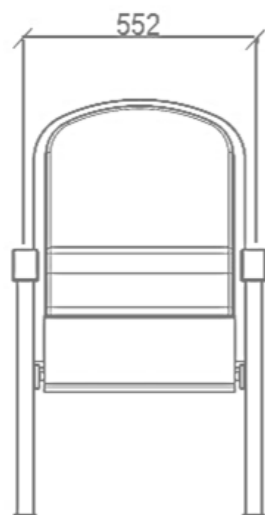

PERA | W SERIES

PERA|W is in line with the needs of the investor and the audience; It is enriched with wooden lateral legs, fabric or leather upholstery, backrest and seat unit wooden cover.