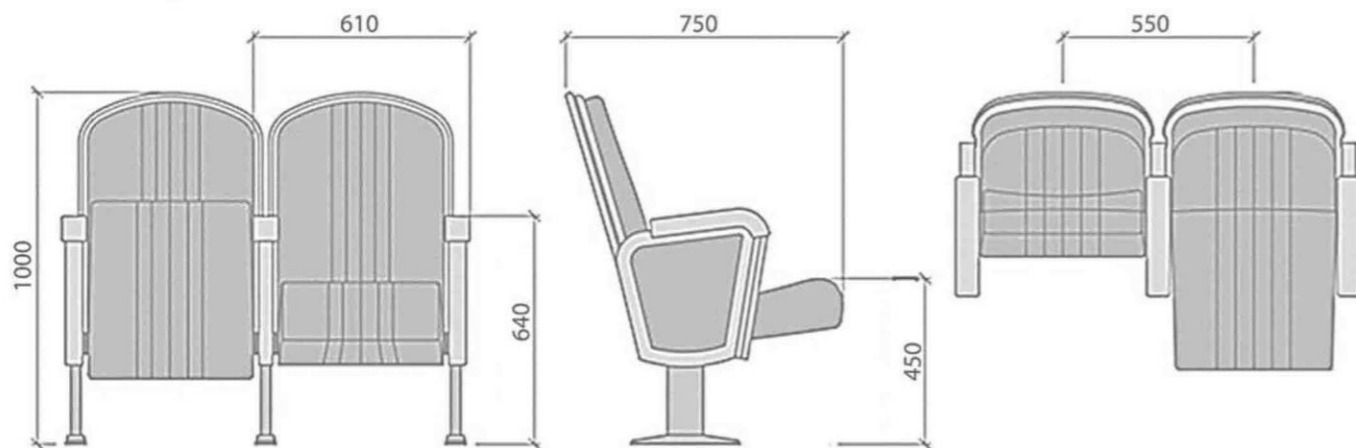

- (MW) The armrests are steel profile, finished with solid wooden frame armrest units.
- (BW) The backrest padding is supported by a varnished beech plywood backboard.