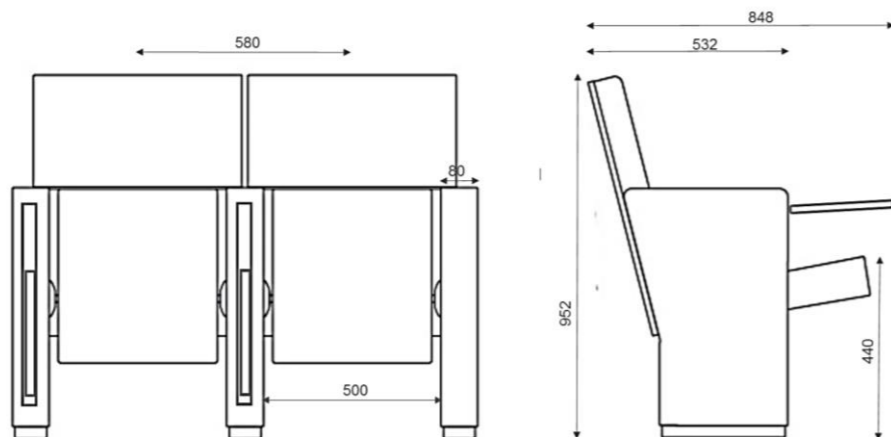

ROYAL-WT SERIES

ROYAL-WT series are equipped with an anti-panic writing tablet with a mechanism that provided strong durability.