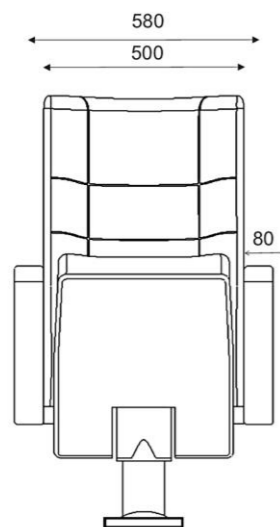

ASTRA SERIES

ASTRA has a compact structure allows for ease of access and egress and the extensive backrest options ensure the maximum comfort and function.