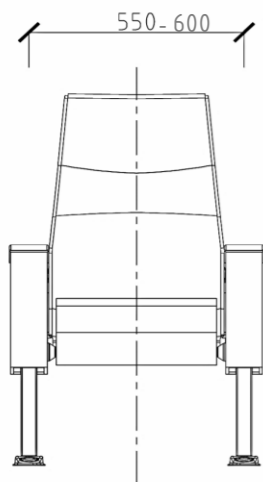

METRO | M SERIES

METRO is designed to be comfortable and maintenance free throughout its lifetime, this seat provides levels of comfort far beyond its size.