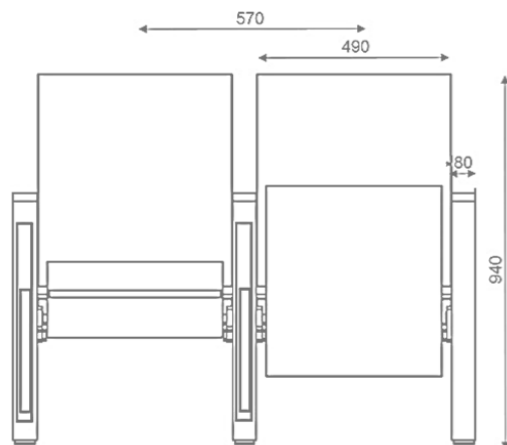

RETRO-WT SERIES

RETRO-WT series are equipped with an anti-panic writing tablet with a mechanism that provided strong durability.