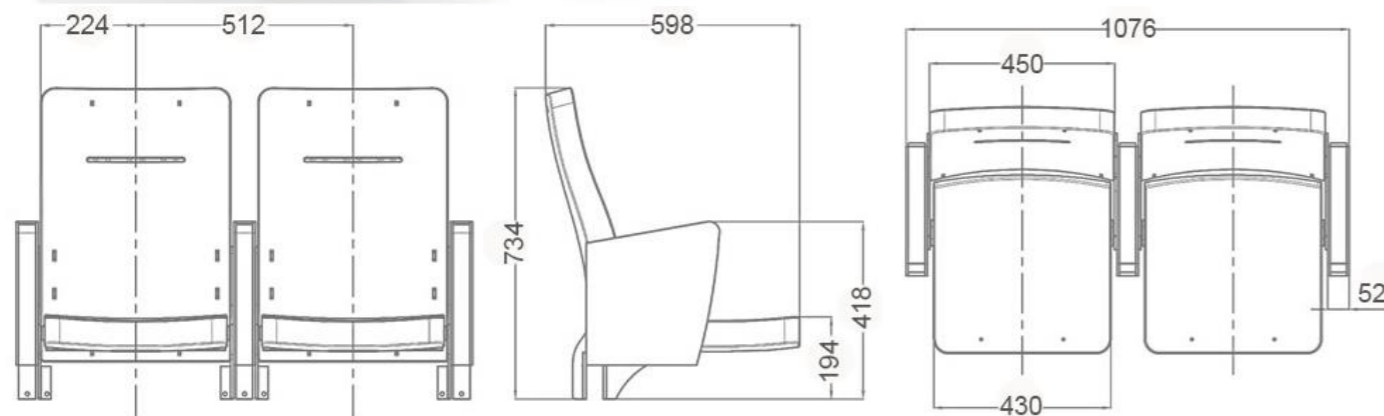

SKY SERIES

SKY lecture theater seat is renowned for its comfort, function, and versatility. It is ergonomically shaped with a contoured back and focuses particular attention on lumbar support and encouraging correct posture..

SKY lecture theater seat is renowned for its comfort, function, and versatility. It is ergonomically shaped with a contoured back and focuses particular attention on lumbar support and encouraging correct posture.

It is available as a floor, beam or riser mounted seat and is virtually maintenance-free. Lecture theatres achieve excellent utilization of space with this seat which is suitable for both radial and straight layouts.

The combination of design and comfort makes the series the ideal choice to equip Auditorium and Theater Halls, Conference and Convention Centers, Performing Arts Centers, Corporate and Public Building Halls, Education and School Halls.