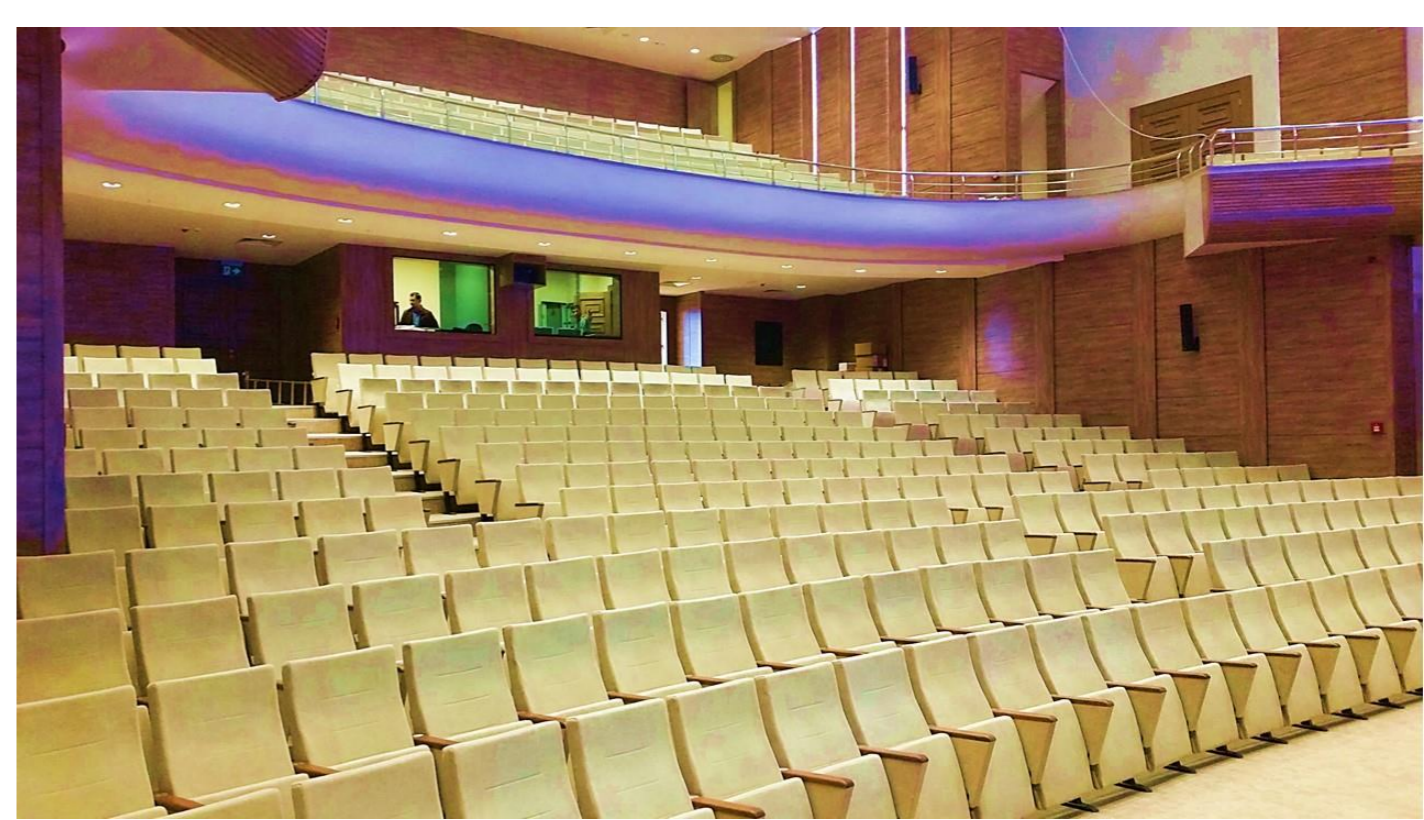

ONAT KUTLAR Performing Arts Center, Gaziantep, TURKEY
Model of Seat: MIRA; Number of Seat: 580 units; Year of development: 2016

The Mira is the theatre seat of choice where comfort and durability are the primary concerns. Highly customizable, it is suitable for straight and radial layouts. Its compact structure allows for ease of access and egress.

Its compact structure allows for ease of access and egress and the extensive backrest options ensure maximum comfort and function.

Designed to be comfortable and maintenance-free throughout its lifetime, this seat provides levels of comfort far beyond its size.