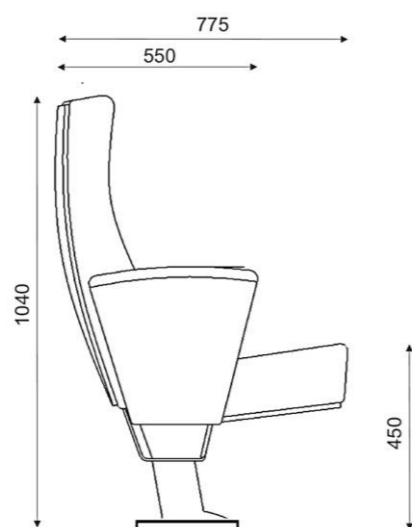

ASTRA SERIES

ASTRA has a compact structure allows for ease of access and egress and the extensive backrest options ensure the maximum comfort and function.