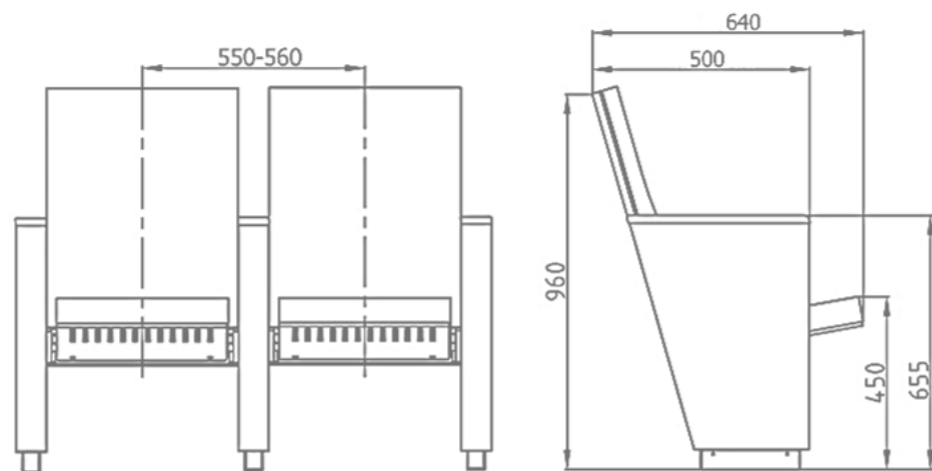

CELO SERIES

CELO is stand out for comfort and own personality with its stylish, elegant and functional design.