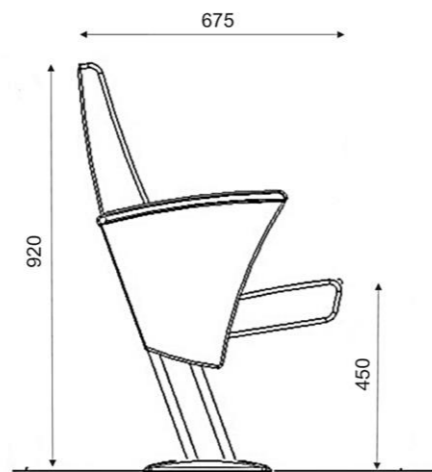

AQUA | M SERIES

AQUA is designed to be comfortable and maintenance free throughout its lifetime, this seat provides levels of comfort far beyond its size.