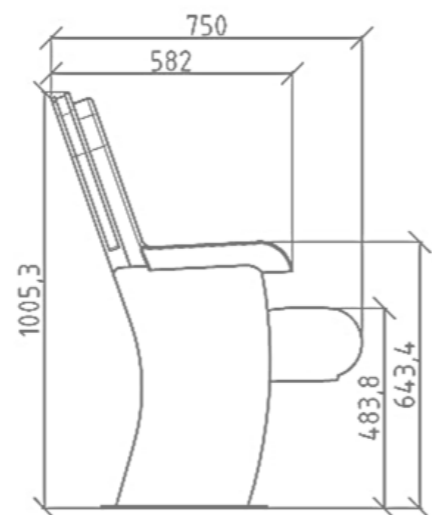

PERA | W SERIES

PERA|W is in line with the needs of the investor and the audience; It is enriched with wooden lateral legs, fabric or leather upholstery, backrest and seat unit wooden cover.