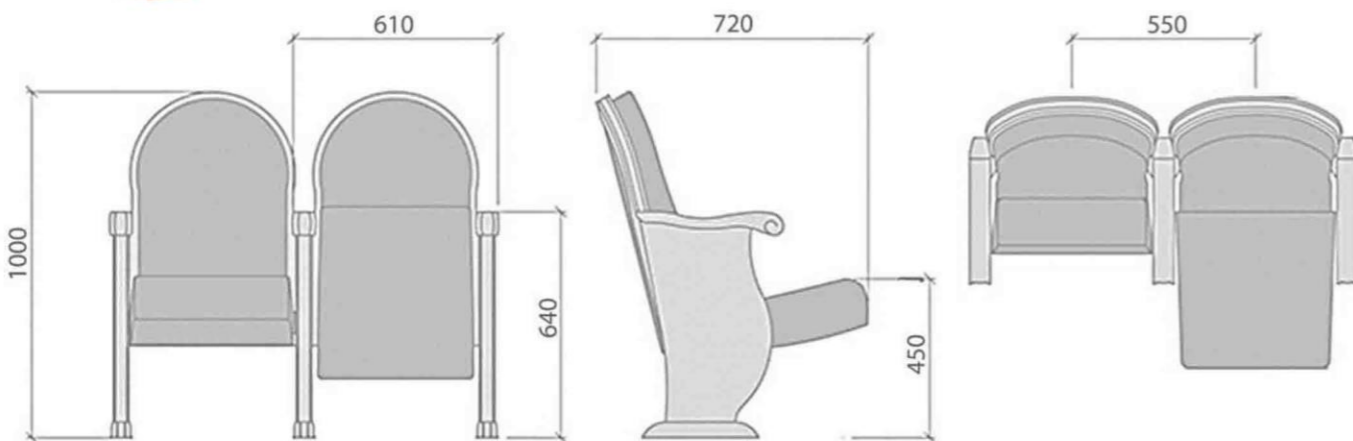

- (W) The lateral feet are varnished solid wood.
- (BSF) Both backrest and seat padding are fully upholstered with padded cover.