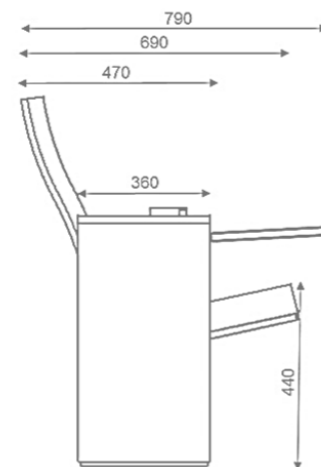

RETRO-WT SERIES

RETRO-WT series are equipped with an anti-panic writing tablet with a mechanism that provided strong durability.