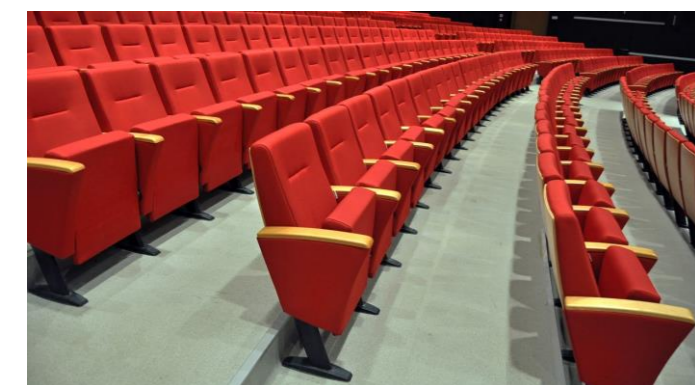

The Aqua is the theatre seat of choice where comfort and durability are the primary concerns. Highly customizable, it is suitable for straight and radial layouts. Its compact structure allows for ease of access and egress.

Its compact structure allows for ease of access and egress and the extensive backrest options ensure maximum comfort and function.

Designed to be comfortable and maintenance-free throughout its lifetime, this seat provides levels of comfort far beyond its size.