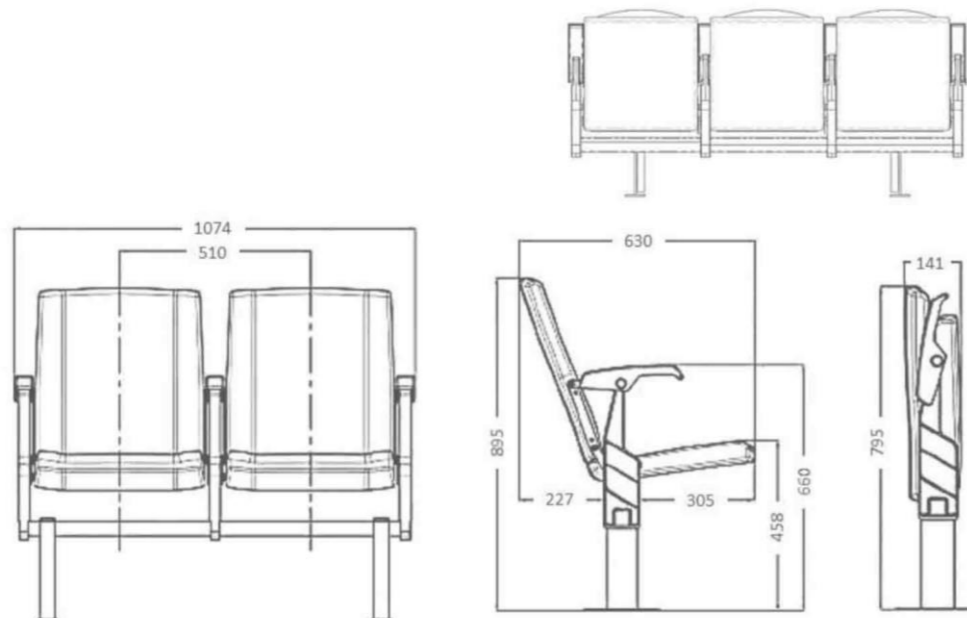

QUADRO SERIES

QUADRO chair combines versatility with exceptional finishing details to provide an extremely comfortable and stylish seating solution. Available for use on fixed and retractable tiers and flat floor solutions.