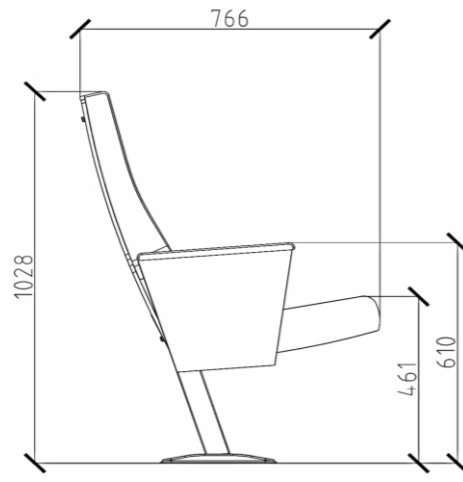

METRO | M SERIES

METRO is designed to be comfortable and maintenance free throughout its lifetime, this seat provides levels of comfort far beyond its size.