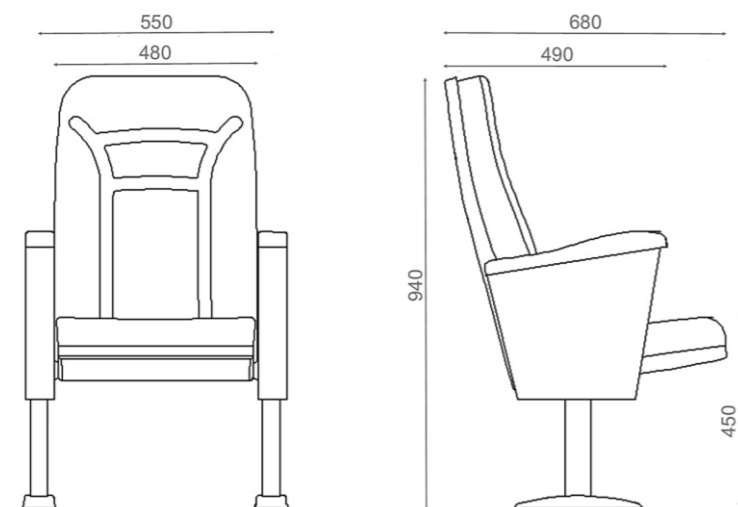

FLEX | M SERIES

FLEX is designed to be comfortable and maintenance free throughout its lifetime, this seat provides levels of comfort far beyond its size.