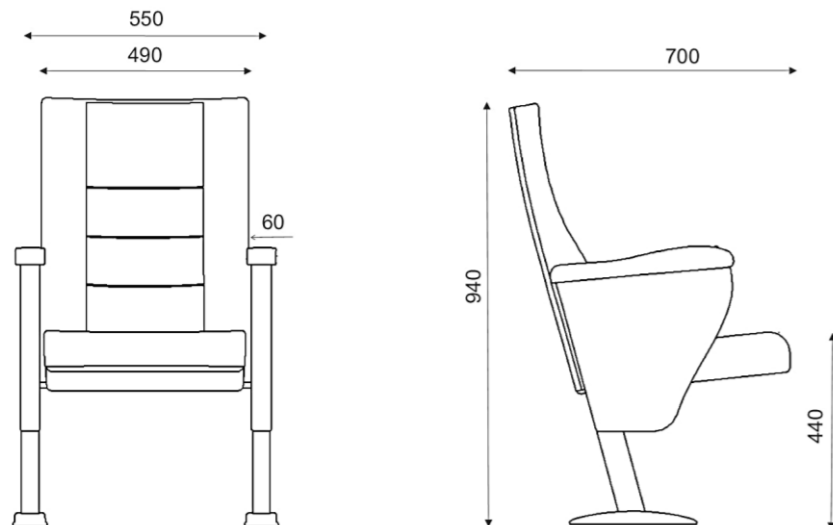

MIRA | M SERIES

MIRA is designed to be comfortable and maintenance free throughout its lifetime, this seat provides levels of comfort far beyond its size.