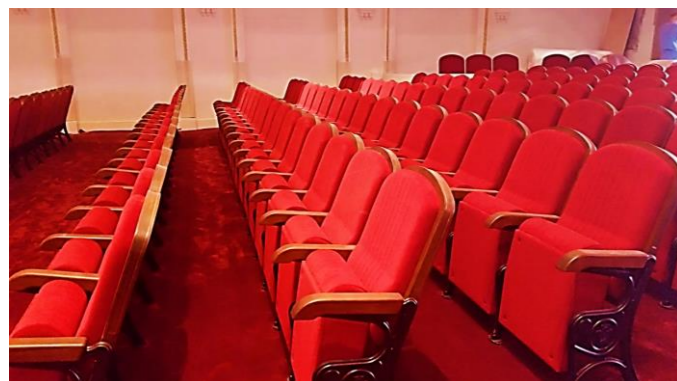

PERA theater seat not only has an eye-catching classic elegance looking but also has an ergonomic design that perfectly fits the position of the spectators.

The series is in line with the needs of the investor and the audience; It is enriched with aluminum lateral legs, fabric or leather upholstery.

Its compact structure allows for ease of access and egress and the extensive backrest options ensure maximum comfort and function.

Designed to be comfortable and maintenance-free throughout its lifetime, this seat provides levels of comfort far beyond its size.