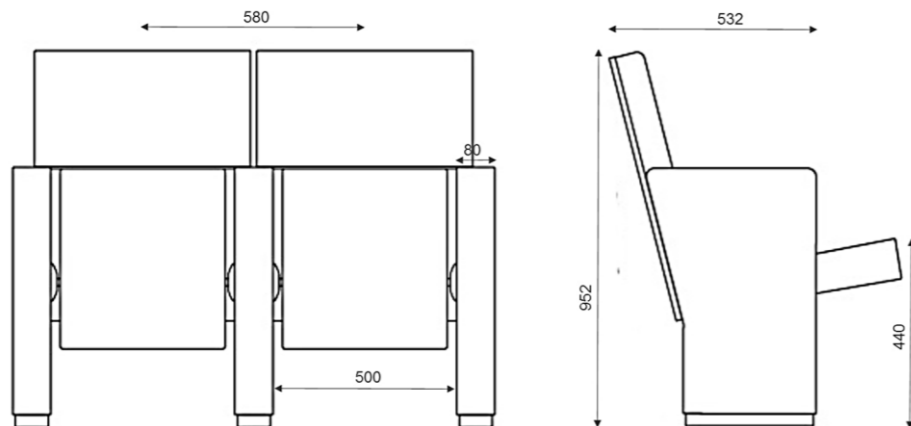

ROYALSERIES

ROYAL is the most important version in the collection, where the classic elegance of the backrest and the soft line of the seat combine all the features of functionality and ergonomics, expressing them at their best.