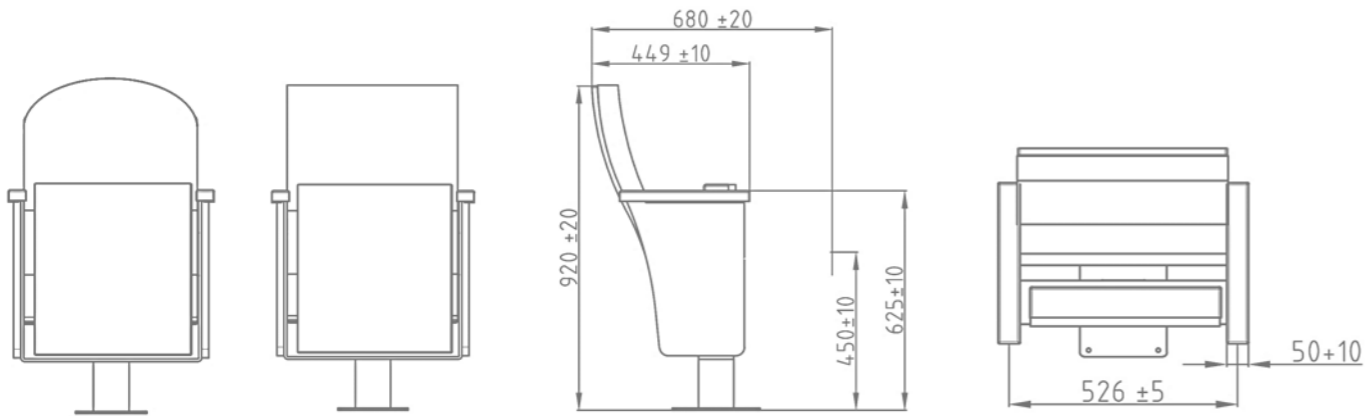

NERO SERIES

NERO is manufactured in accordance with the needs of conference and theater halls and in ergonomic designs targeting comfort that fits the audience perfectly.