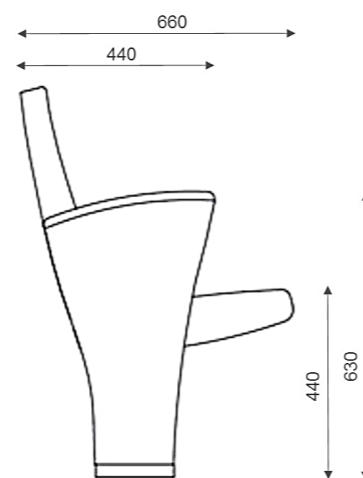

DESTO SERIES

DESTO is characterized by its comfort and flexibility of installation, associated with a design that adapts easily to a wide range of applications