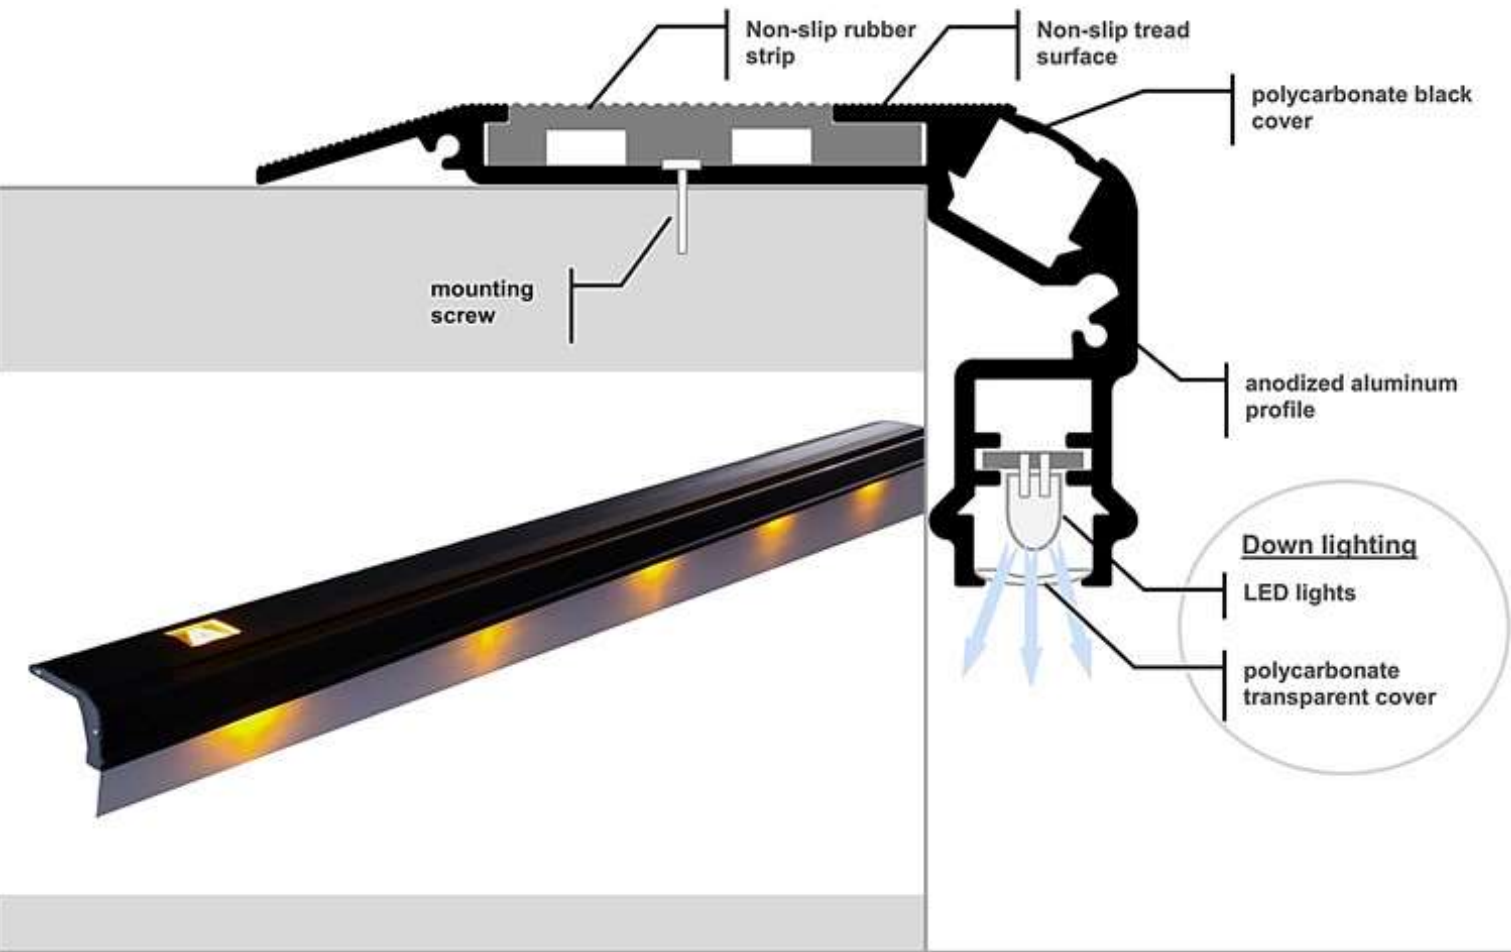

Step & Stair Lighting System

◆ DOWN Lighting System