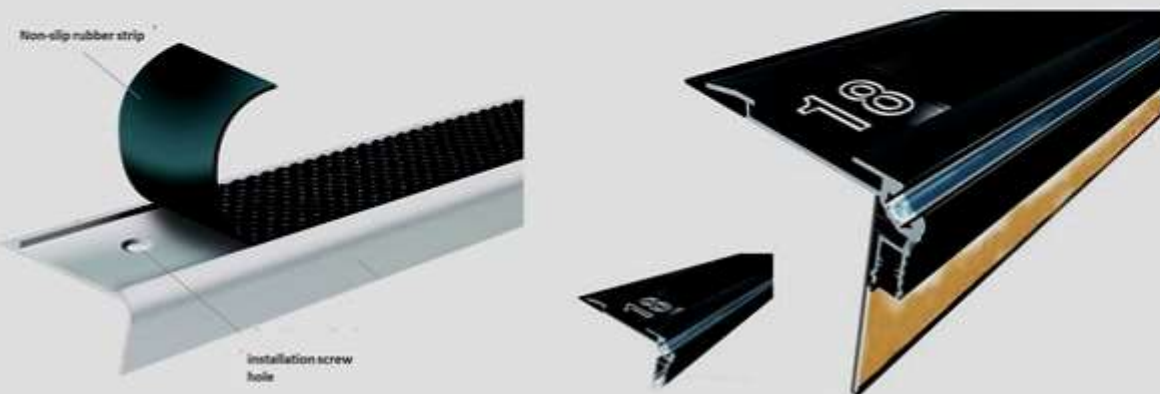

LED Step & Stair Lighting

LIGHTING SYSTEM

The whole system operates by 12V DC, making the whole system extra safe. Instant start, No flicker, No noise, Low work temperature, Low power consumption.

Various single colors of LED can be used and can be color selected to your choice of RED – BLUE – COLD WHITE – WARM WHITE- GREEN – AMBER.

UP-LIGHTING System is a LED lighting that provides a continuous linear lighting effect for a streamlined modern finish.

The illumination is provided by a total of 2 diode LED lights located on the left and right head of the lighting chamber. For energy saving, each diode LED light source used in the system is a 18mA with total 36mA. Diode LED light sources are enclosed with polycarbonate black color cover to be invisible.

The illumination from invisible lateral light sources are carried along in the lighting chamber as a continuous and homogeneous line by a special solid core fibre optic rod.

Don't need to dimmer the UP-lighting system. Thanks to the system is not lighting the outside, the illumination can be seen only from eyes of spectators.

Optional DOWN-LIGHTING System is an LED lighting that offers a pinpoint down lighting effect.

Optional illuminated row indicator is perfect for theater applications this profile also offers optional lighted aisle marker with a number, letter or symbol.

BODY

Stair nosing body is made of anodized aluminum profile for use with 90° step angles-eliminates problem of rusting. Standard anodizing color is BLACK.

Non-slip rubber strip is mounted on the tread surface for foot slippage.

All illumination chambers are enclosed with polycarbonate transparent covers.