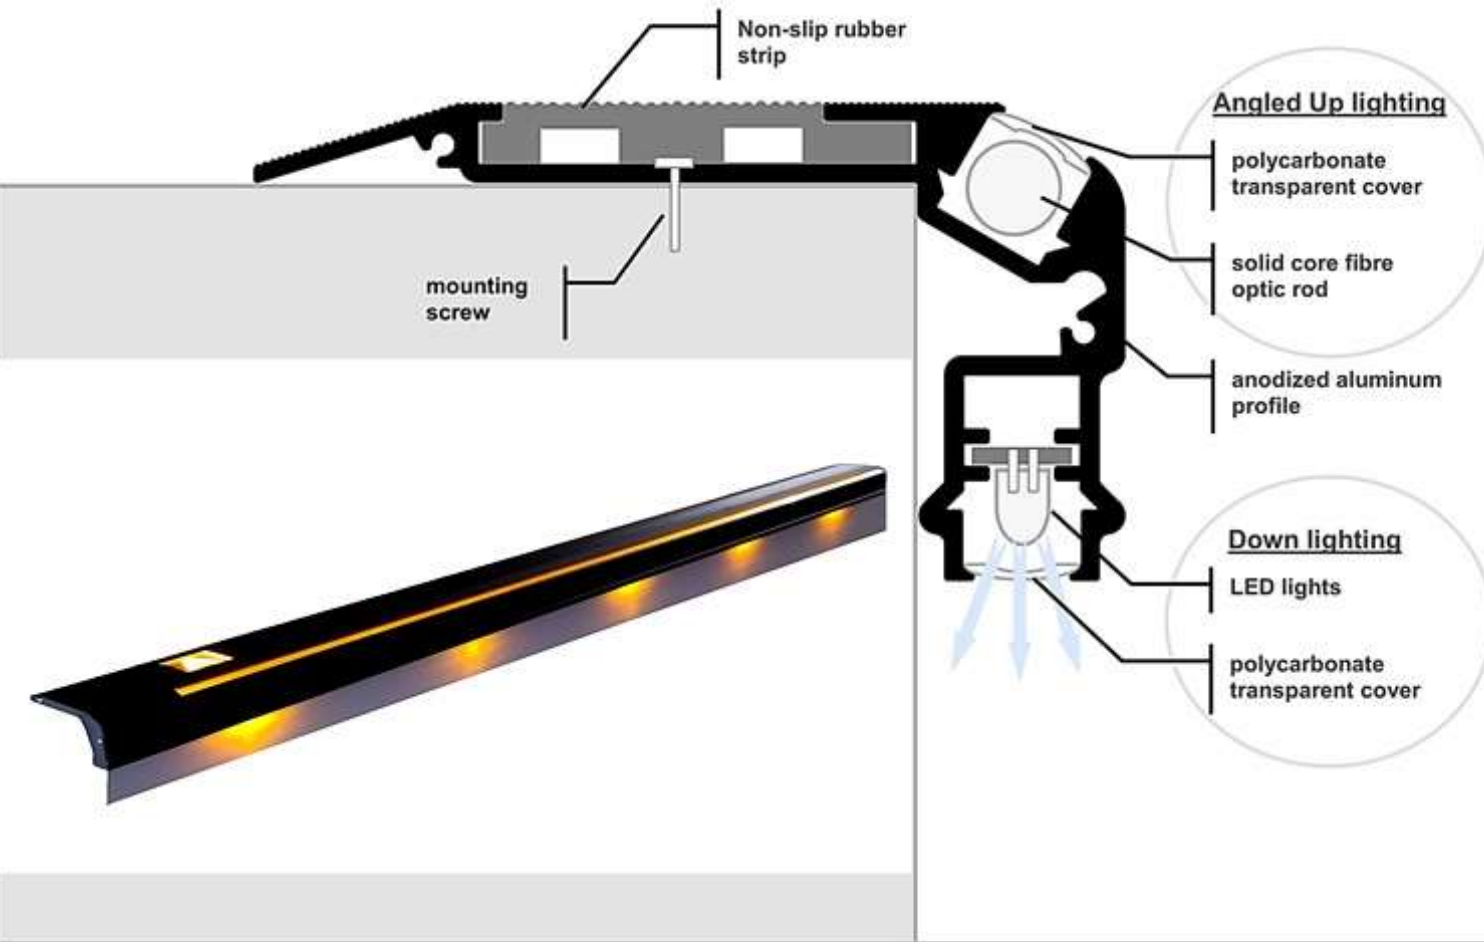

The illumination from invisible lateral light sources are carried along in the lighting chamber as a continuous and homogeneous line by a special solid core fibre optic rod.

Don't need to dimmer the UP-lighting system. Thanks to the system is not lighting the outside, the illumination can be seen only from eyes of spectators.

Optional DOWN-LIGHTING System is an LED lighting that offers a pinpoint down lighting effect.

Optional illuminated row indicator is perfect for theater applications this profile also offers optional lighted aisle marker with a number, letter or symbol.

BODY

Stair nosing body is made of anodized aluminum profile for use with 90° step angles-eliminates problem of rusting. Standard anodizing color is BLACK.

Non-slip rubber strip is mounted on the tread surface for foot slippage.

All illumination chambers are enclosed with polycarbonate transparent covers.

Step & Stair Lighting System

◆ Both UP & DOWN Lighting System

Step & Stair Lighting System

◆ UP Lighting System

Step & Stair Lighting System