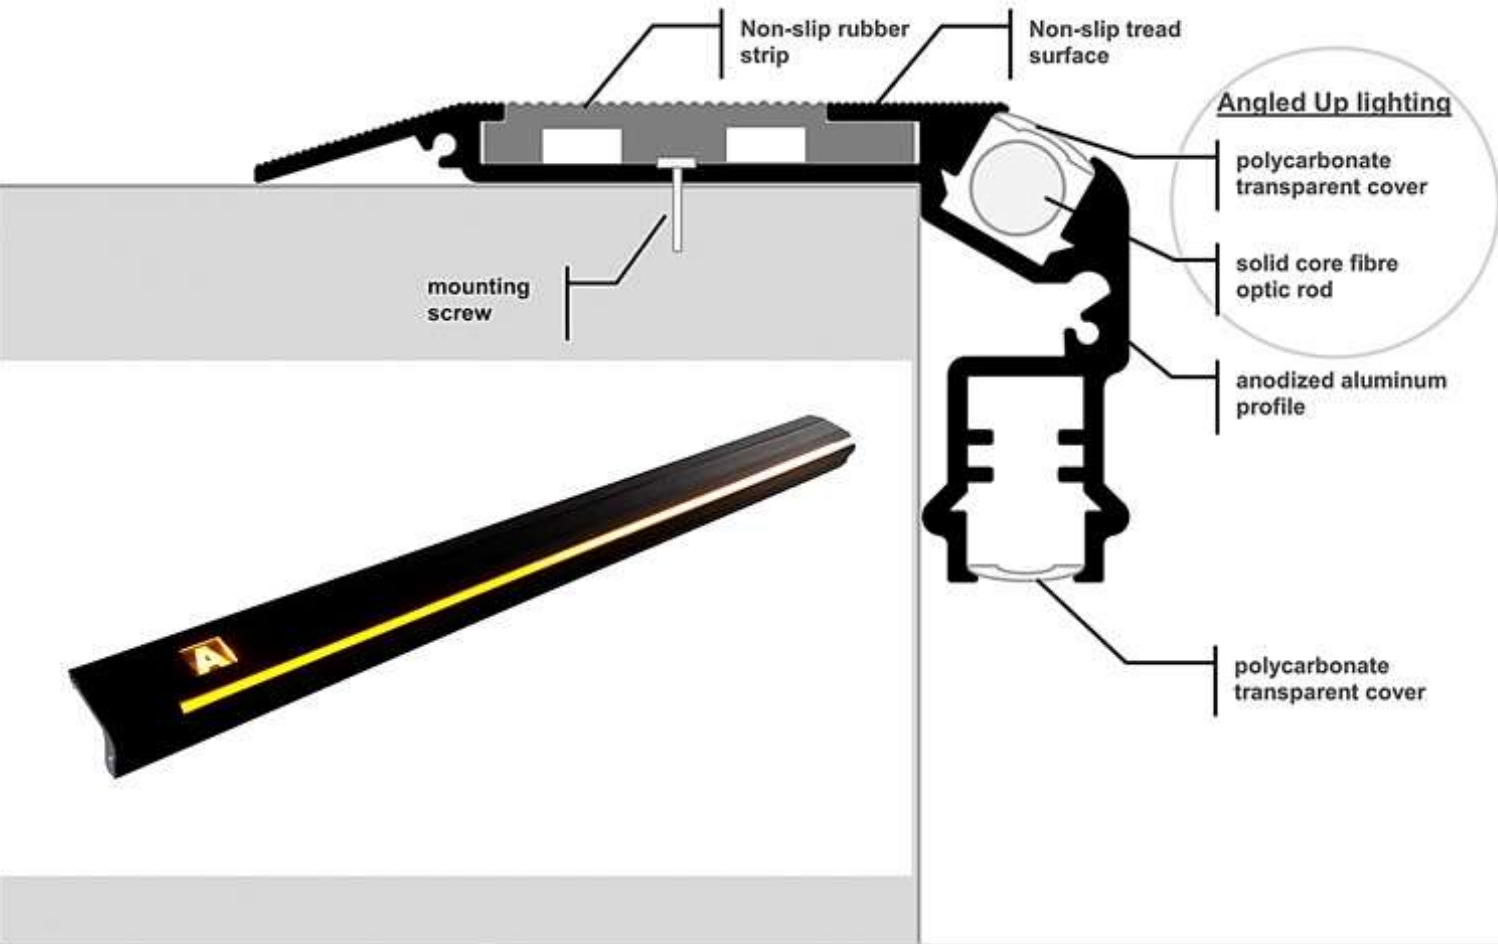

The illumination from invisible lateral light sources are carried along in the lighting chamber as a continuous and homogeneous line by a special solid core fibre optic rod.

Don't need to dimmer the UP-lighting system. Thanks to the system is not lighting the outside, the illumination can be seen only from eyes of spectators.

Optional DOWN-LIGHTING System is an LED lighting that offers a pinpoint down lighting effect.

Optional illuminated row indicator is perfect for theater applications this profile also offers optional lighted aisle marker with a number, letter or symbol.

All illumination chambers are enclosed with polycarbonate transparent covers.

Step & Stair Lighting System

◆ Both UP & DOWN Lighting System

Step & Stair Lighting System

◆ UP Lighting System

Step & Stair Lighting System