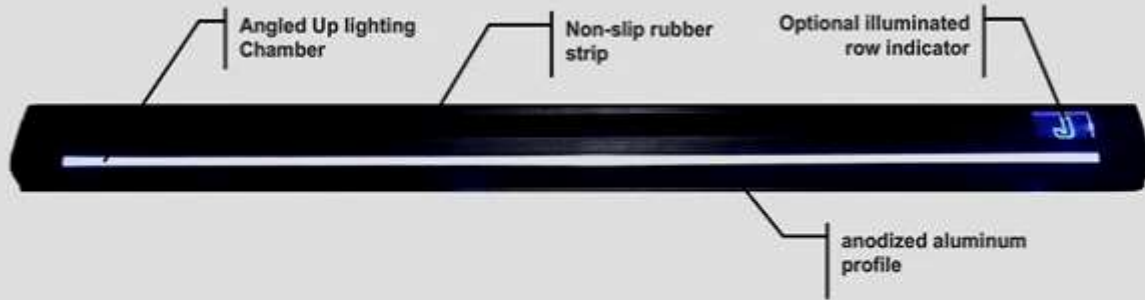

LED Step & Stair Lighting

LIGHTING SYSTEM

The whole system operates by 12V DC, making the whole system extra safe. Instant start, No flicker, No noise, Low work temperature, Low power consumption.

Various single colors of LED can be used and can be color selected to your choice of RED – BLUE – COLD WHITE – WARM WHITE- GREEN – AMBER.

UP-LIGHTING System is a LED lighting that provides a continuous linear lighting effect for a streamlined modern finish.

The illumination is provided by a total of 2 diode LED lights located on the left and right head of the lighting chamber. For energy saving, each diode LED light source used in the system is a 18mA with total 36mA. Diode LED light sources are enclosed with polycarbonate black color cover to be invisible.

The illumination from invisible lateral light sources are carried along in the lighting chamber as a continuous and homogeneous line by a special solid core fibre optic rod.

Don't need to dimmer the UP-lighting system. Thanks to the system is not lighting the outside, the illumination can be seen only from eyes of spectators.

Optional DOWN-LIGHTING System is an LED lighting that offers a pinpoint down lighting effect.

Optional illuminated row indicator is perfect for theater applications this profile also offers optional lighted aisle marker with a number, letter or symbol.

BODY

Stair nosing body is made of anodized aluminum profile for use with 90° step angles-eliminates problem of rusting. Standard anodizing color is BLACK.

Non-slip rubber strip is mounted on the tread surface for foot slippage.

All illumination chambers are enclosed with polycarbonate transparent covers.