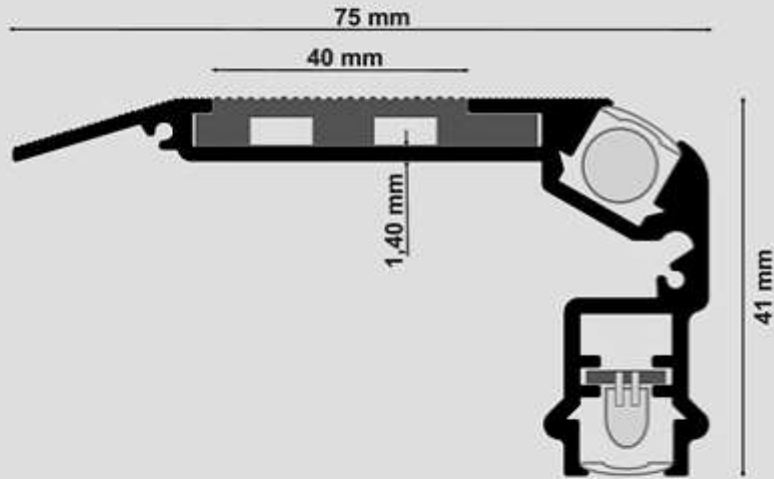

LED Step & Stair Lighting

LIGHTING SYSTEM

The whole system operates by 12V DC, making the whole system extra safe. Instant start, No flicker, No noise, Low work temperature, Low power consumption.

Various single colors of LED can be used and can be color selected to your choice of RED – BLUE – COLD WHITE – WARM WHITE- GREEN – AMBER.

UP-LIGHTING System is a LED lighting that provides a continuous linear lighting effect for a streamlined modern finish.

The illumination is provided by a total of 2 diode LED lights located on the left and right head of the lighting chamber. For energy saving, each diode LED light source used in the system is a 18mA with total 36mA. Diode LED light sources are enclosed with polycarbonate black color cover to be invisible.

The illumination from invisible lateral light sources are carried along in the lighting chamber as a continuous and homogeneous line by a special solid core fibre optic rod.

Don't need to dimmer the UP-lighting system. Thanks to the system is not lighting the outside, the illumination can be seen only from eyes of spectators.

Optional DOWN-LIGHTING System is an LED lighting that offers a pinpoint down lighting effect.

Optional illuminated row indicator is perfect for theater applications this profile also offers optional lighted aisle marker with a number, letter or symbol.

BODY

Stair nosing body is made of anodized aluminum profile for use with 90° step angles-eliminates problem of rusting. Standard anodizing color is BLACK.

Non-slip rubber strip is mounted on the tread surface for foot slippage.

All illumination chambers are enclosed with polycarbonate transparent covers.