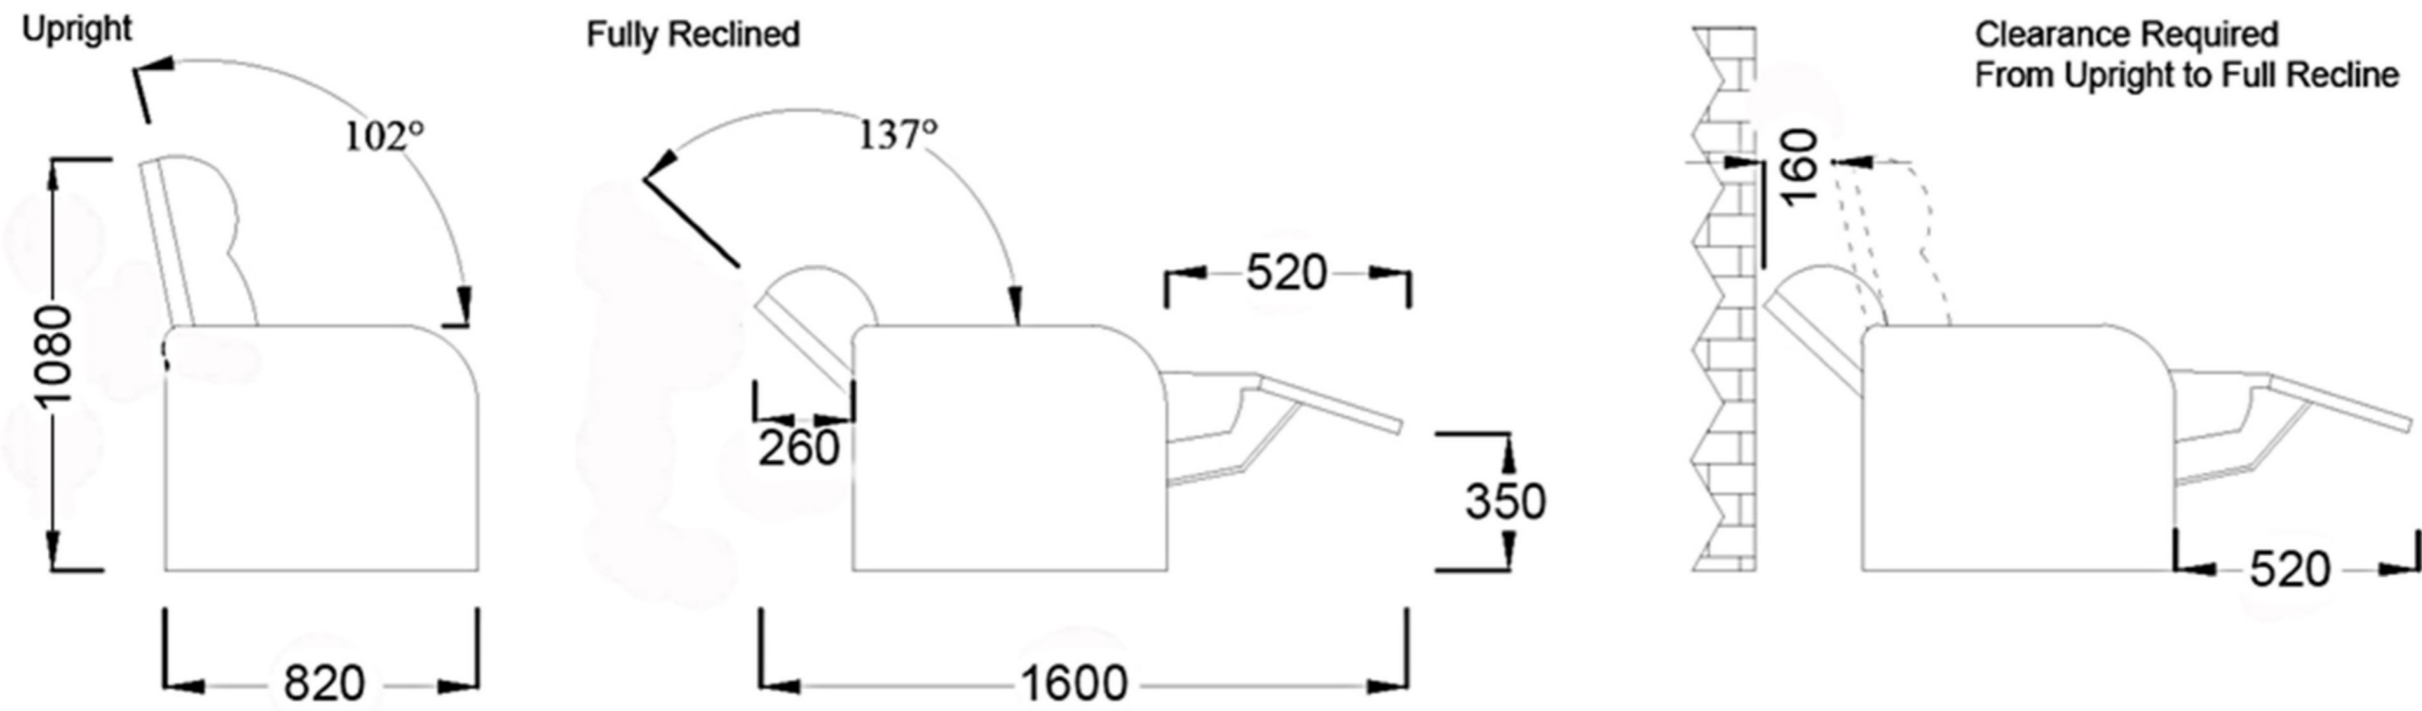

Dimensions (mm)

Seating Positions