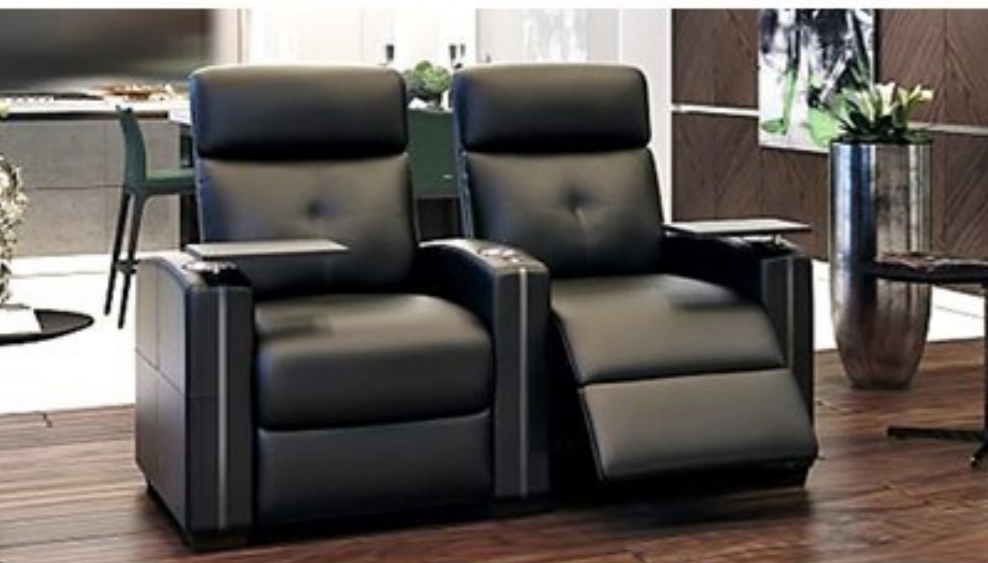

## Home Theater & VIP Cinema Seating

Reclining Home Theater

Reclining VIP Cinema

SEGASit Reclining Home Theater & VIP Cinema Seating with hand-crafted upholstery and ergonomically designed, using high-quality materials and high-density foam allows for maximum seating comfort for hours of movie and other viewing experiences.